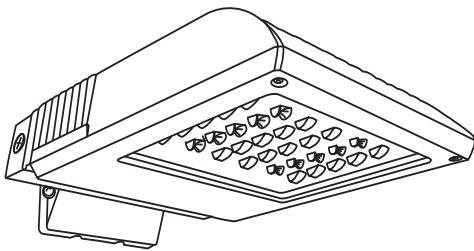

### AVAILABLE OPTIONS

Photo Control Thru Wiring Quick mount Pole mount U Bracket

### Line Drawing

### Dimensions

### Product Description:

Utilizing a clean design formula the performance is appropriate for environments where elegance is required. with a strategic lens providing various light distributions along with newest generation of LED module, this fixture is sufficient to provide the desired illumination when required. Ideally used for illumination of walkways, parking lots, and other public places .This unit is uniquely designed with front hinged door frame for easy maintenance and it's own J-box for thru-wiring.